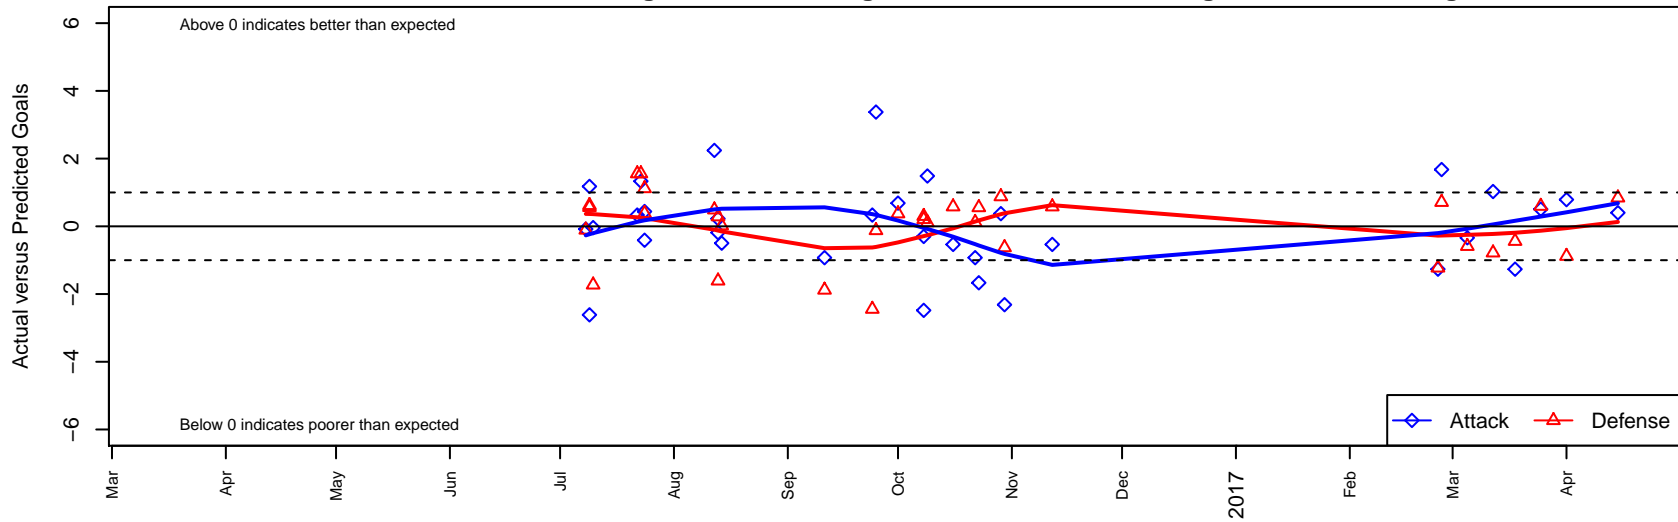

ASE Warriors G05

Academy of Soccer Excellence
 Pasco, WA
 G05 total strength=806
 attack=1 defense=1.04
 fall league = PSPL WSPL 2 East U12
 spr league = Spr PSPL Classic 1 U12
 notes= Santos 2016

alt names used:
 ASE G05 Emerald Classic – Santos
 ASE Warriors
 ACADEMY OF SOCCER EXCELLENCE WARI
 ACADEMY OF SOCCER EXCELLENCEWARRI
 ASE 05 Warriors
 ASE G05 Emerald Classic – Santos
 ASE WARRIORS (WA)

ASE Warriors G05
 Dots are actual minus expected GF (blue circles) and GA (red triangles).
 Blue line is smoothed change in attack strength. Red is smoothed change in defense strength.

**attack and defense variance (black dot)
relative to other teams
and top 10 in region**