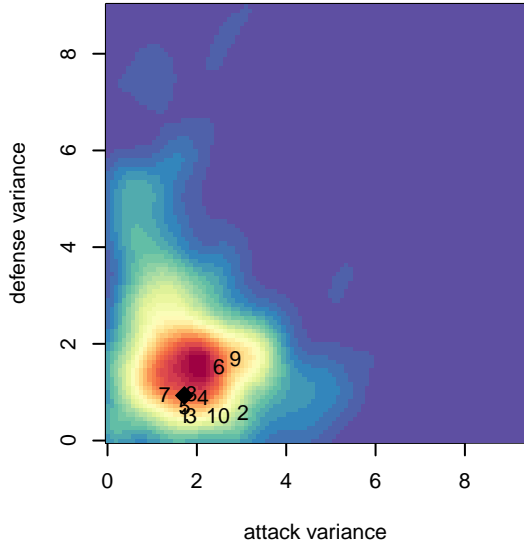

ASE Warriors G05

Academy of Soccer Excellence
 Pasco, WA
 G05 total strength=806
 attack=1 defense=1.04
 fall league = PSPL WSPL 2 East U12
 spr league = Spr PSPL Classic 1 U12
 notes= Santos 2016

alt names used:
 ASE G05 Emerald Classic – Santos
 ASE Warriors
 ACADEMY OF SOCCER EXCELLENCE WARI
 ACADEMY OF SOCCER EXCELLENCEWARRI
 ASE 05 Warriors
 ASE G05 Emerald Classic – Santos
 ASE WARRIORS (WA)

ASE Warriors G05
 Dots are actual minus expected GF (blue circles) and GA (red triangles).
 Blue line is smoothed change in attack strength. Red is smoothed change in defense strength.

**attack and defense variance (black dot)
relative to other teams
and top 10 in region**