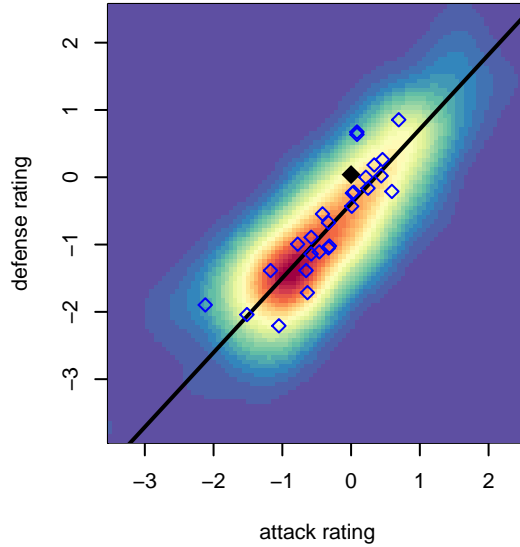

**attack and defense rating
relative to others at age
and all opponents in last 13 months**