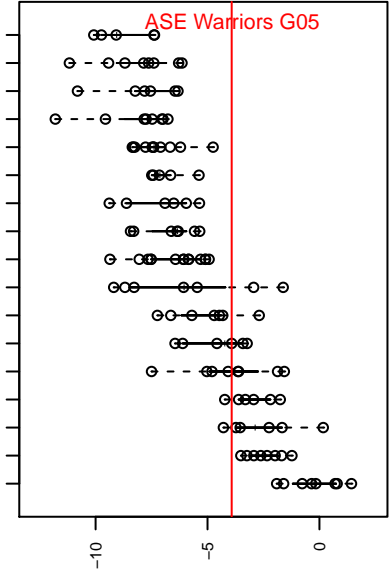

- PSPL-Inland Copa 2 North U12
- PSPL-Inland Copa 2 West U12
- PSPL Classic 2 U12
- PSPL Copa U12
- NPSL Div 3 (05) U12
- PSPL-Inland Copa 1 U12
- PSPL Classic 1 U12
- NPSL Div 2 (05) U12
- RCL G05 Div 4 9Aside
- IPL East U12
- NPSL Div 1 (05) U12
- PSPL WSPL 2 East U12
- RCL G05 Div 3 9Aside
- PSPL WSPL 2 West U12
- PSPL WSPL 1 U12
- RCL G05 Div 2 9Aside
- RCL G05 Div 1 9Aside