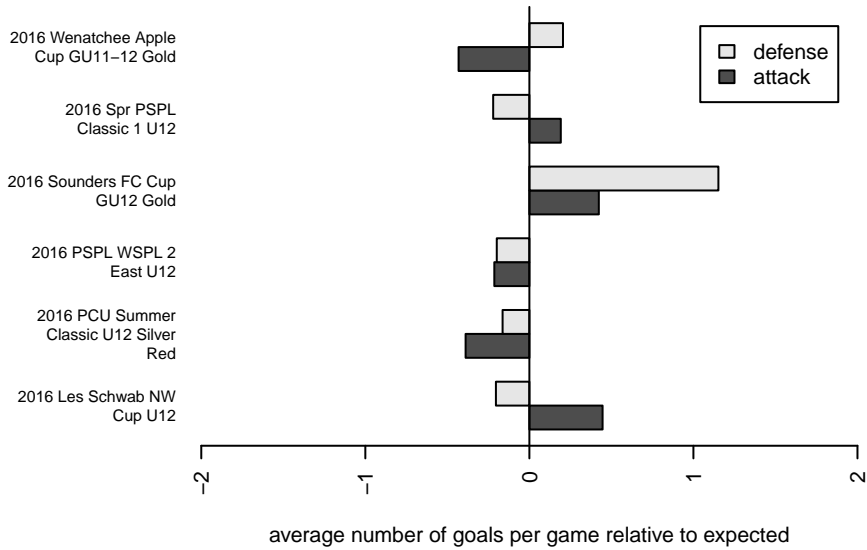

Performance relative to 13 month average