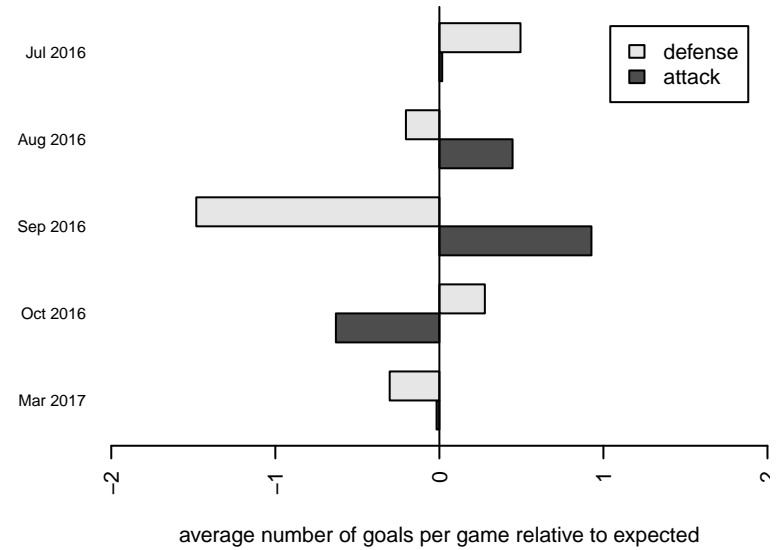

Performance relative to 13 month average